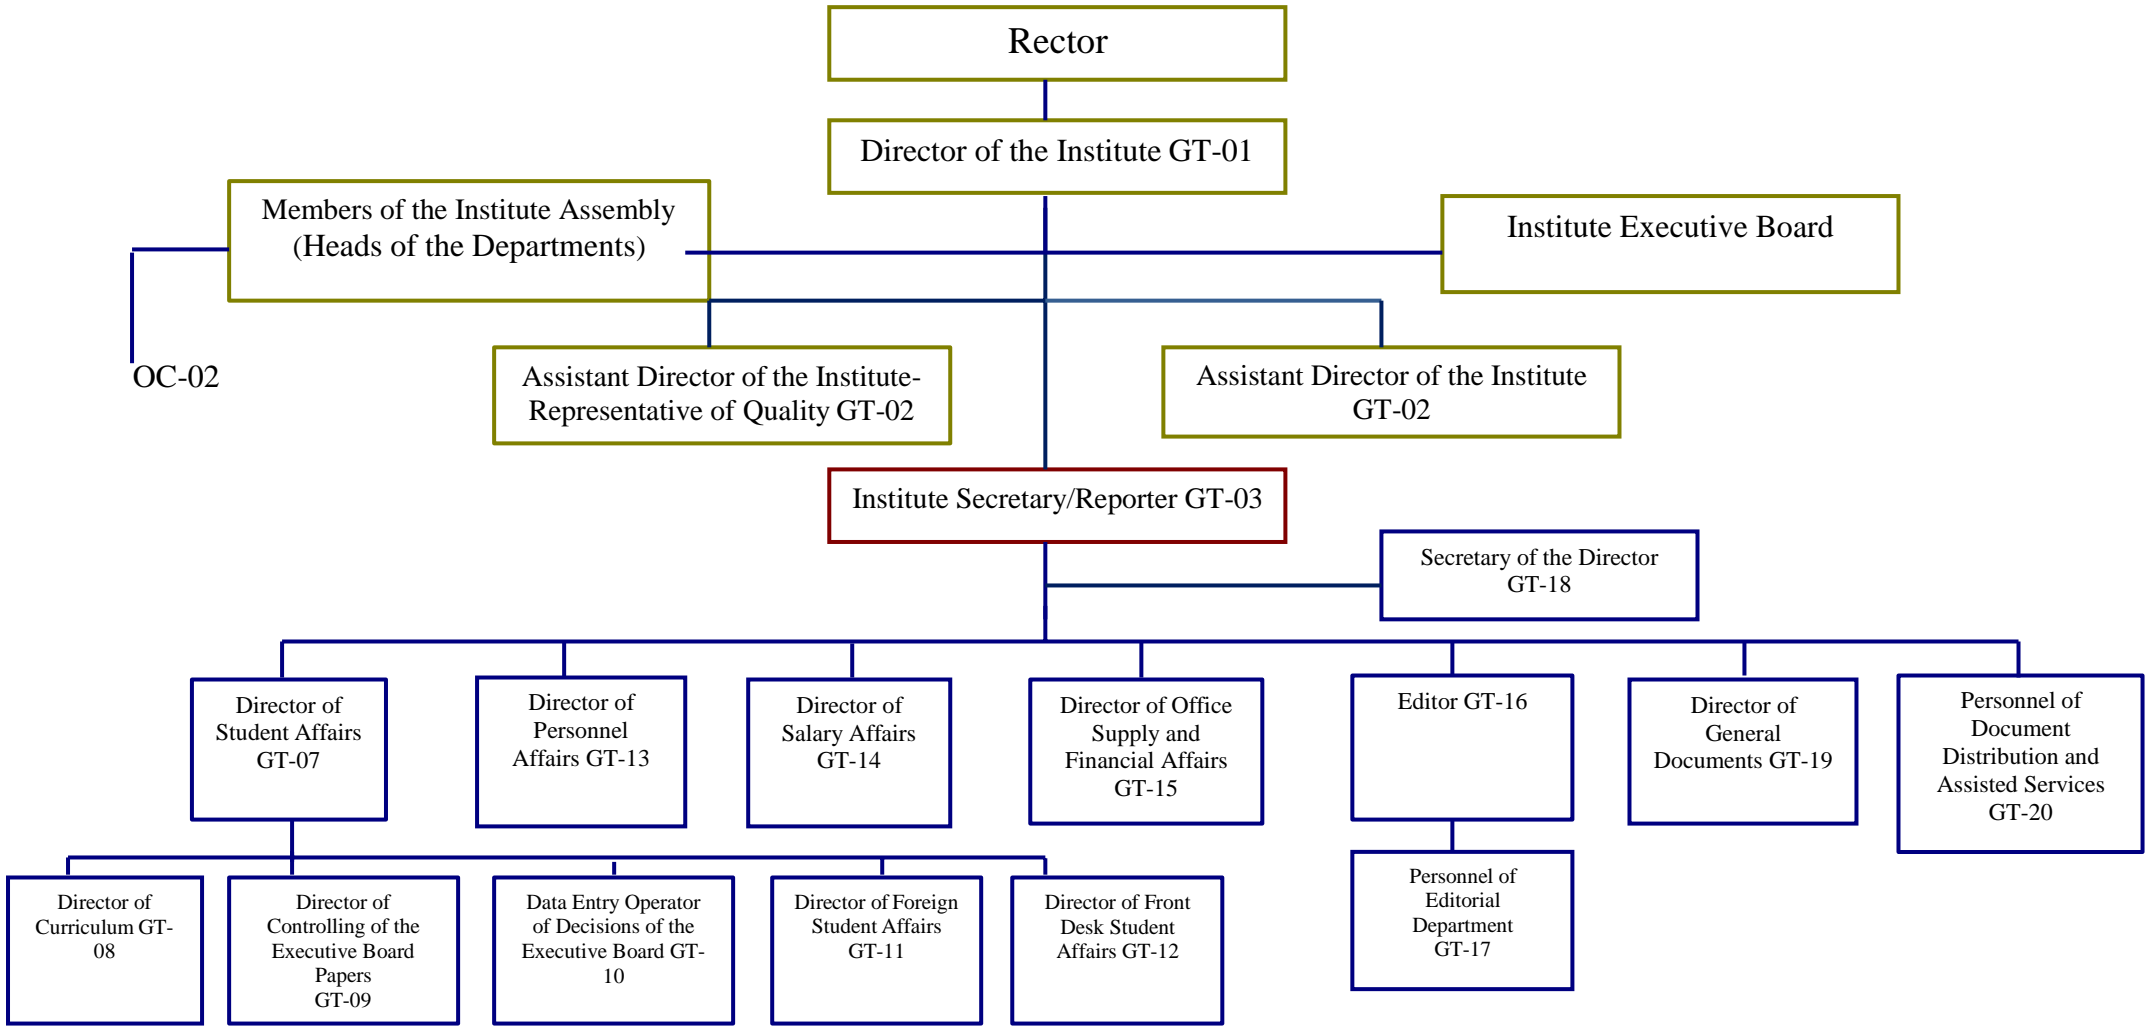

ISTANBUL UNIVERSITY
INSTITUTE OF GRADUATE STUDIES IN SCIENCE AND ENGINEERING
ORGANIZATION CHART

ISTANBUL UNIVERSITY
INSTITUTE OF GRADUATE STUDIES IN SCIENCE AND ENGINEERING
ORGANIZATION CHART

Director of the Institute GT-01